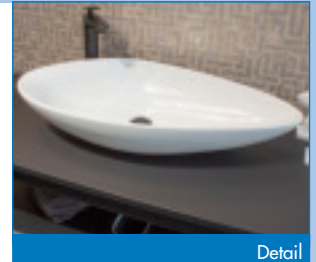

Detail

Rumba